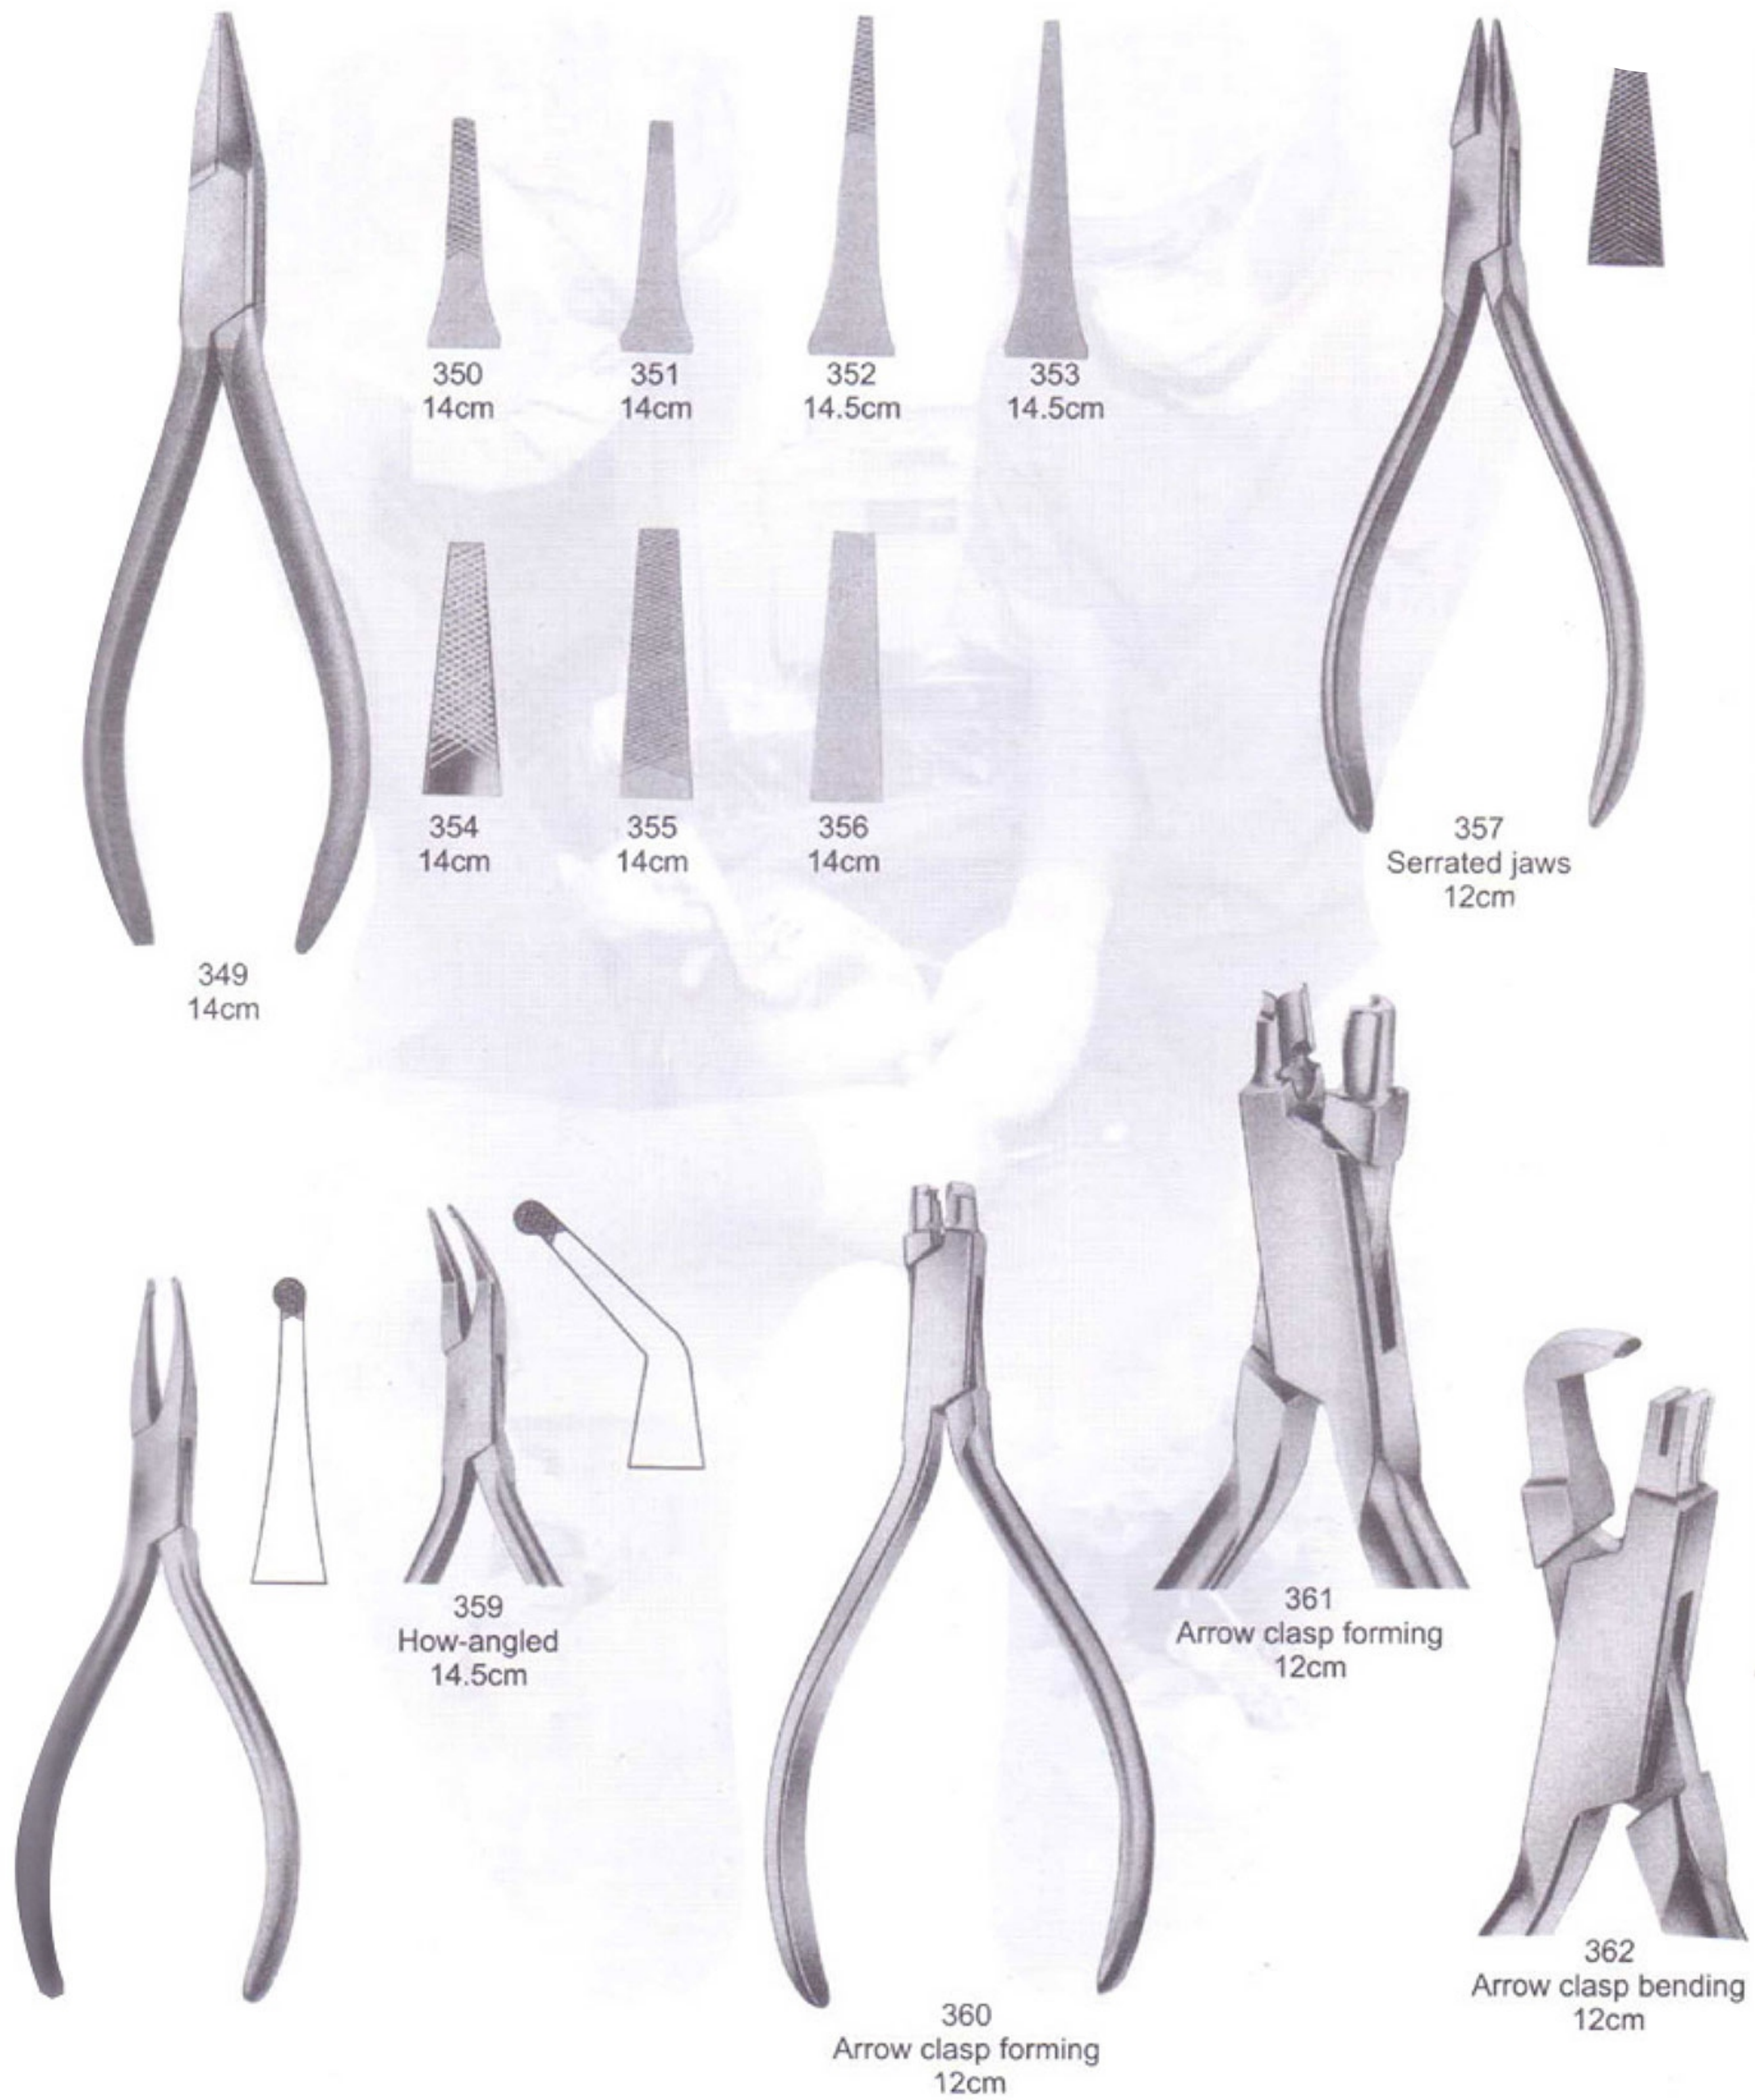

276
Fig. 1H
Heidbrink

277
Fig. 2H
Heidbrink

278
Fig. 40H
Heidbrink

279
Fig. 41H
Heidbrink

280
Fig. 46

281
Fig. 46R

Root Elevators

Root Elevators

Root Elevators

Root Elevators

PLIERS FOR ORTHODONTICS & PROSTHETICS

341
Waldsachs
15cm

342
Universal
16cm

343
Nance
13.5

344
Aderer
14.5

345
Model marburg
Serrated jaws
14cm

346
Model marburg
Smooth jaws
14cm

347
Model marburg
Carbid inserts jaws
14cm

348
Goslee
One Serrated jaws
14cm

PLIERS FOR ORTHODONTICS & PROSTHETICS

Pliers For Orthodontics & Prosthetics