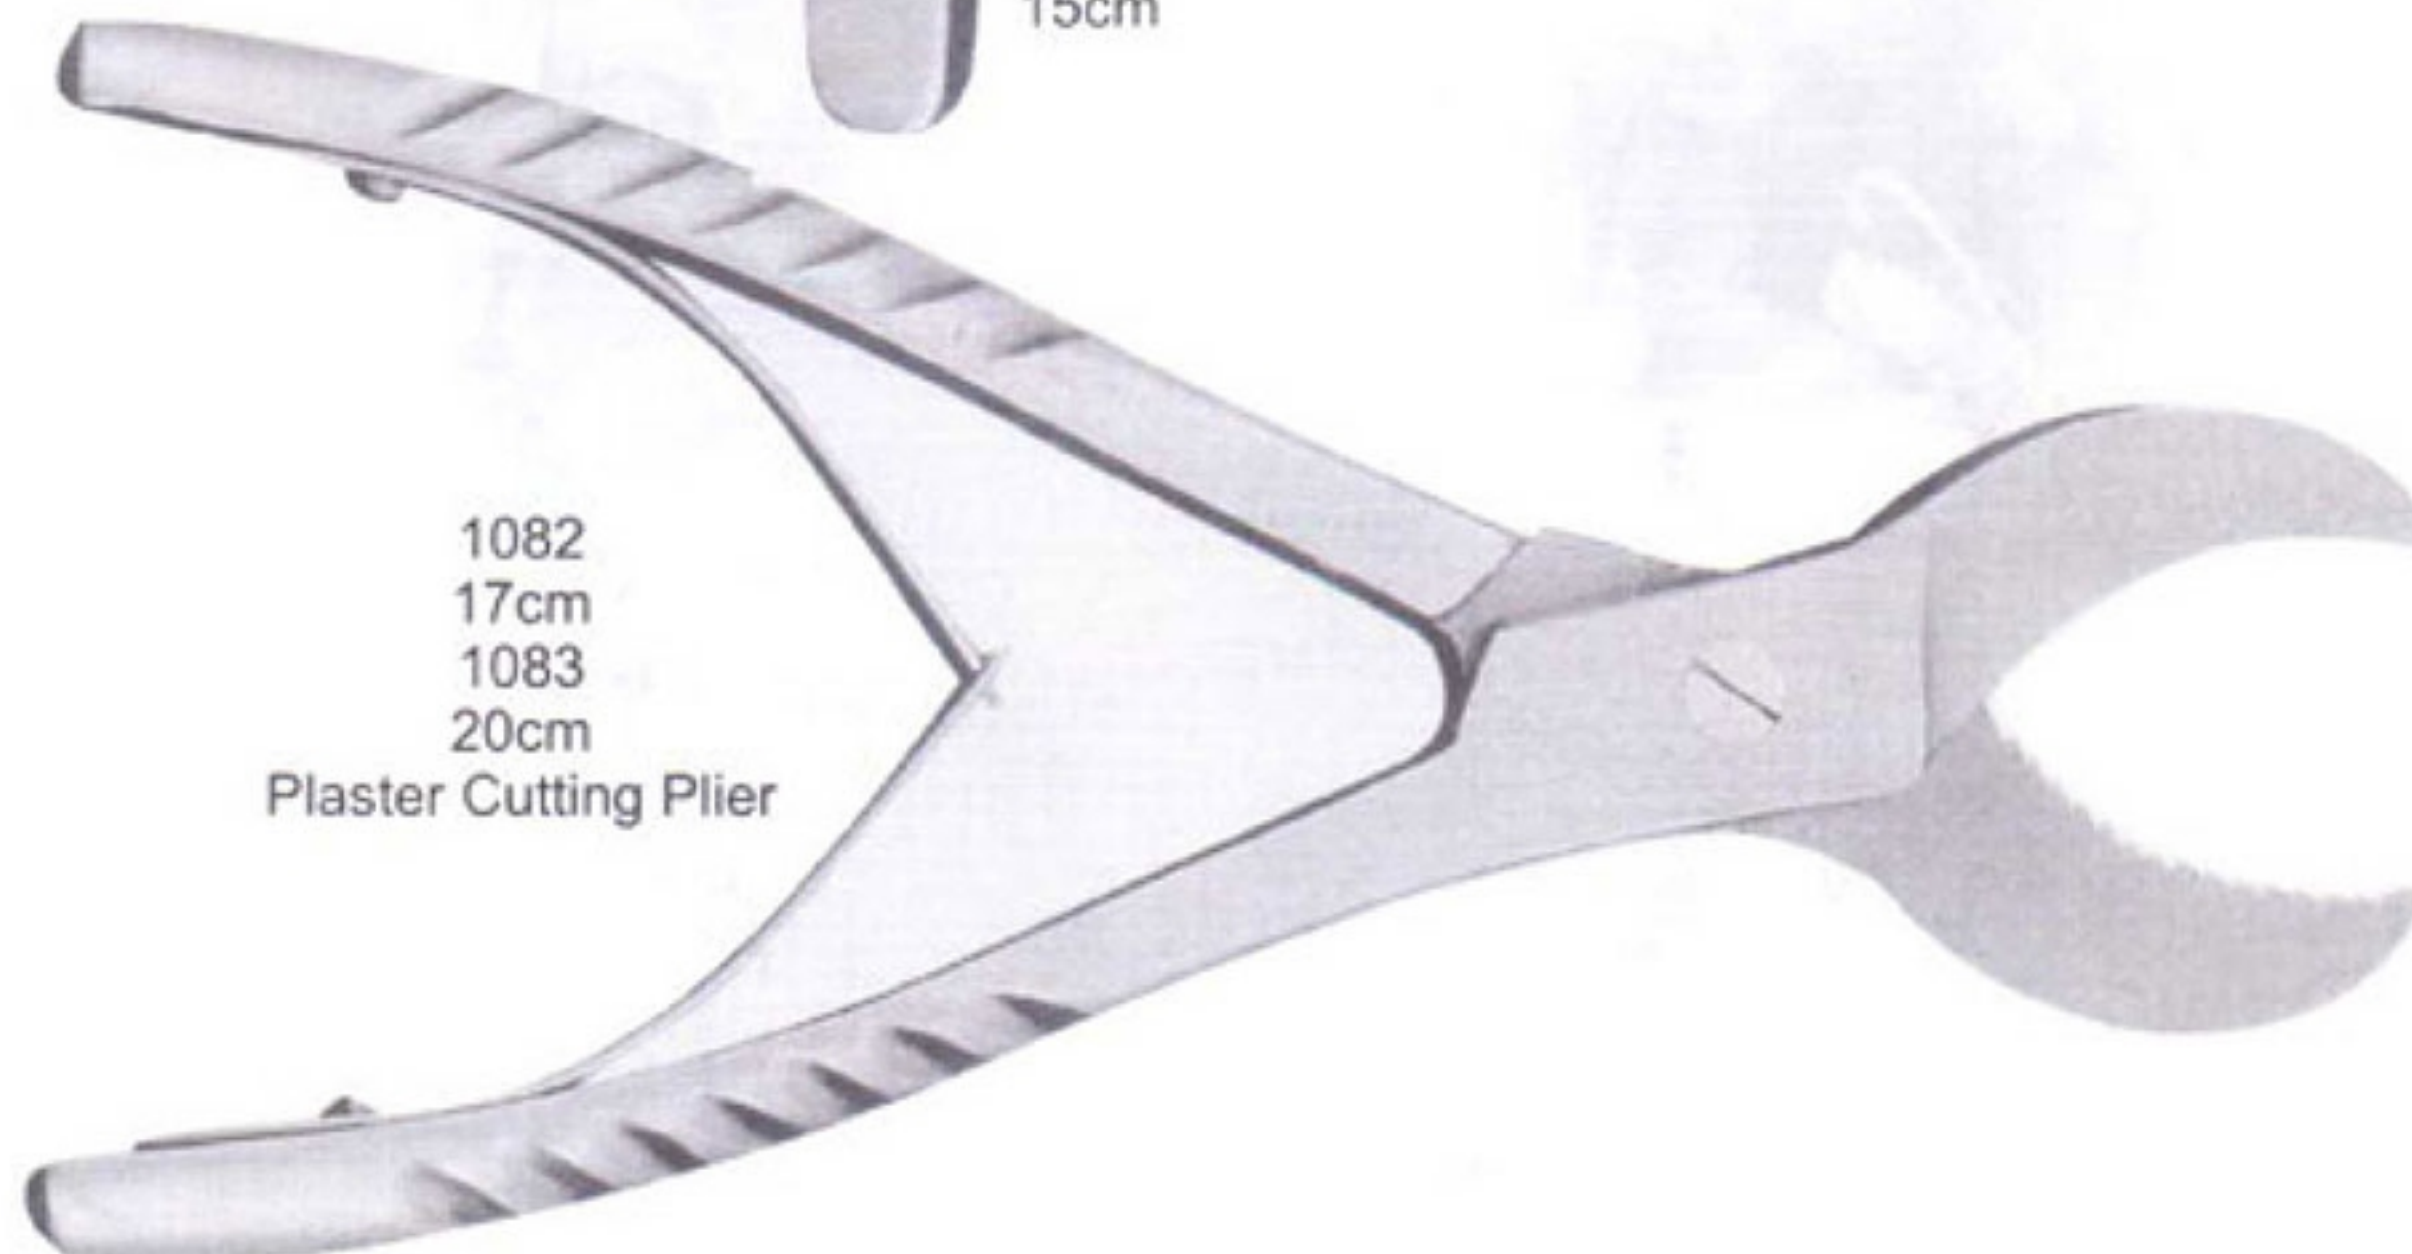

# CROWN REMOVERS

# CROWN INSTRUMENTS

1079  
15cm

1080  
Miller  
15cm

1081  
Crown Spreader

1082  
17cm  
1083  
20cm  
Plaster Cutting Plier